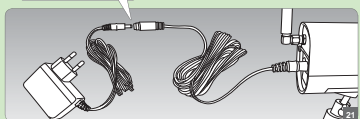

EYE-02

GSM Security Camera

JABLO.COM

TEST

To: +555 123 456
CONFIG PROFILE HOME
 Options Send

To: +555 123 456
CONFIG PROFILE HOME
 Options Send

To: +555 123 456
CONFIG PROFILE OUTDOOR
 Options Send

To: +555 123 456
CONFIG PROFILE GARAGE
 Options Send