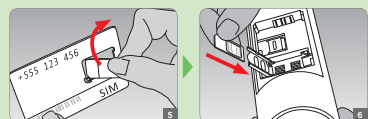

EYE-02

GSM Security Camera

JABLO.COM

TEST

To: +555 123 456
CONFIG PROFILE HOME
 Options Send

To: +555 123 456
CONFIG PROFILE HOME
 Options Send

To: +555 123 456
CONFIG PROFILE OUTDOOR
 Options Send

To: +555 123 456
CONFIG PROFILE GARAGE
 Options Send