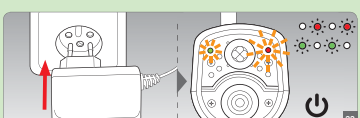

EYE-02

GSM Security Camera

JABLO.COM

TEST

To: +555 123 456
CONFIG PROFILE HOME
 Options Send

To: +555 123 456
CONFIG PROFILE HOME
 Options Send

To: +555 123 456
CONFIG PROFILE OUTDOOR
 Options Send

To: +555 123 456
CONFIG PROFILE GARAGE
 Options Send