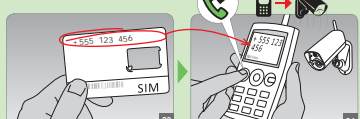

EYE-02

GSM Security Camera

JABLO.COM

TEST

To: +555 123 456
CONFIG PROFILE HOME
 Options Send

To: +555 123 456
CONFIG PROFILE HOME
 Options Send

To: +555 123 456
CONFIG PROFILE OUTDOOR
 Options Send

To: +555 123 456
CONFIG PROFILE GARAGE
 Options Send