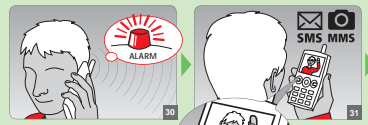

EYE-02

GSM Security Camera

JABLO.COM

TEST

To: +555 123 456
CONFIG PROFILE HOME
 Options Send

To: +555 123 456
CONFIG PROFILE HOME
 Options Send

To: +555 123 456
CONFIG PROFILE OUTDOOR
 Options Send

To: +555 123 456
CONFIG PROFILE GARAGE
 Options Send