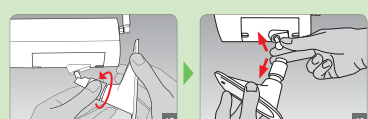

EYE-02

GSM Security Camera

JABLO.COM

TEST

To: +555 123 456
CONFIG PROFILE HOME
 Options Send

To: +555 123 456
CONFIG PROFILE HOME
 Options Send

To: +555 123 456
CONFIG PROFILE OUTDOOR
 Options Send

To: +555 123 456
CONFIG PROFILE GARAGE
 Options Send