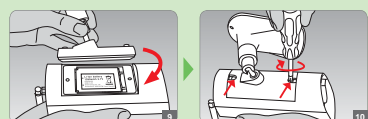

EYE-02

GSM Security Camera

JABLO.COM

TEST

To: +555 123 456
CONFIG PROFILE HOME
 Options Send

To: +555 123 456
CONFIG PROFILE HOME
 Options Send

To: +555 123 456
CONFIG PROFILE OUTDOOR
 Options Send

To: +555 123 456
CONFIG PROFILE GARAGE
 Options Send