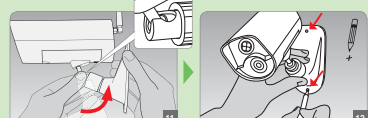

EYE-02

GSM Security Camera

JABLO.COM

TEST

To: +555 123 456
CONFIG PROFILE HOME
 Options Send

To: +555 123 456
CONFIG PROFILE HOME
 Options Send

To: +555 123 456
CONFIG PROFILE OUTDOOR
 Options Send

To: +555 123 456
CONFIG PROFILE GARAGE
 Options Send