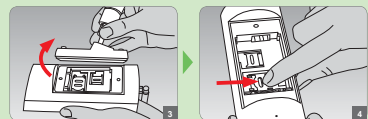

EYE-02

GSM Security Camera

JABLO.COM

TEST

To: +555 123 456
CONFIG PROFILE HOME
 Options Send

To: +555 123 456
CONFIG PROFILE HOME
 Options Send

To: +555 123 456
CONFIG PROFILE OUTDOOR
 Options Send

To: +555 123 456
CONFIG PROFILE GARAGE
 Options Send