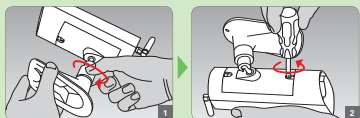

EYE-02

GSM Security Camera

JABLO.COM

TEST

To: +555 123 456
CONFIG PROFILE HOME
 Options Send

To: +555 123 456
CONFIG PROFILE HOME
 Options Send

To: +555 123 456
CONFIG PROFILE OUTDOOR
 Options Send

To: +555 123 456
CONFIG PROFILE GARAGE
 Options Send