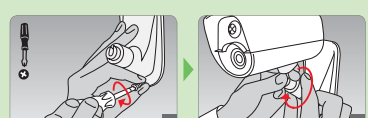

EYE-02

GSM Security Camera

JABLO.COM

TEST

To: +555 123 456
CONFIG PROFILE HOME
 Options Send

To: +555 123 456
CONFIG PROFILE HOME
 Options Send

To: +555 123 456
CONFIG PROFILE OUTDOOR
 Options Send

To: +555 123 456
CONFIG PROFILE GARAGE
 Options Send