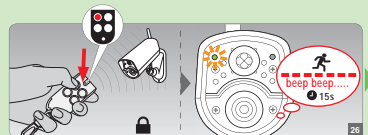

EYE-02

GSM Security Camera

JABLO.COM

TEST

To: +555 123 456
CONFIG PROFILE HOME
 Options Send

To: +555 123 456
CONFIG PROFILE HOME
 Options Send

To: +555 123 456
CONFIG PROFILE OUTDOOR
 Options Send

To: +555 123 456
CONFIG PROFILE GARAGE
 Options Send