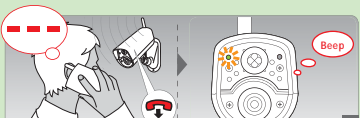

EYE-02

GSM Security Camera

JABLO.COM

TEST

To: +555 123 456
CONFIG PROFILE HOME
 Options Send

To: +555 123 456
CONFIG PROFILE HOME
 Options Send

To: +555 123 456
CONFIG PROFILE OUTDOOR
 Options Send

To: +555 123 456
CONFIG PROFILE GARAGE
 Options Send