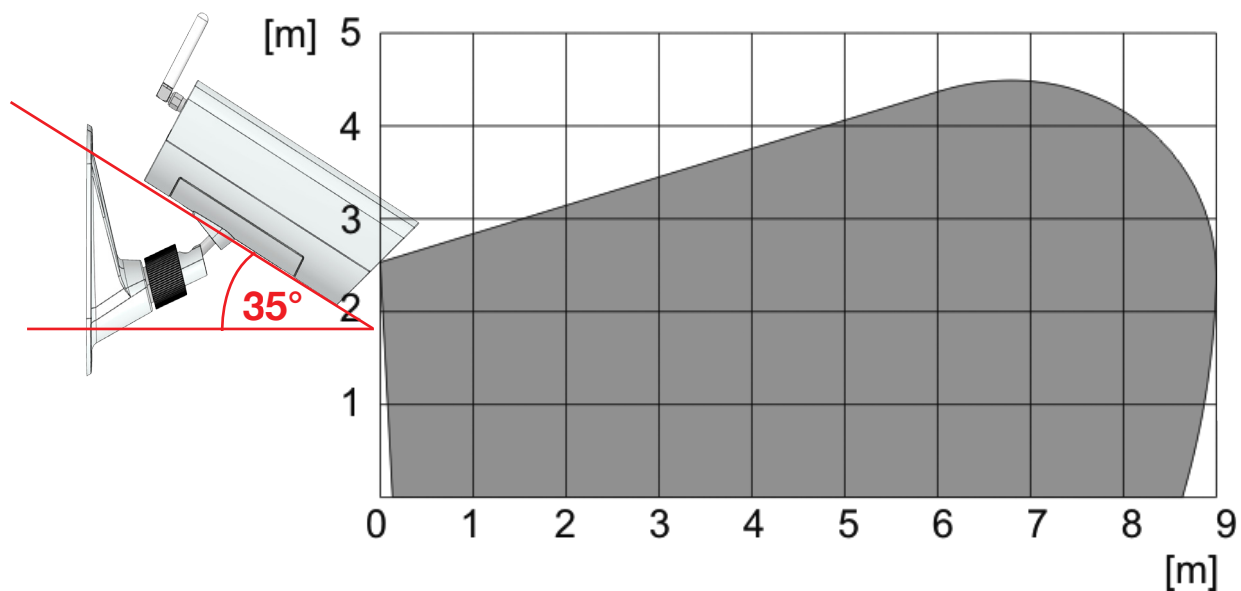

The detection zone of PIR camera EYE-02

SIDE VIEW

(Installation angle 35°)

TOP VIEW